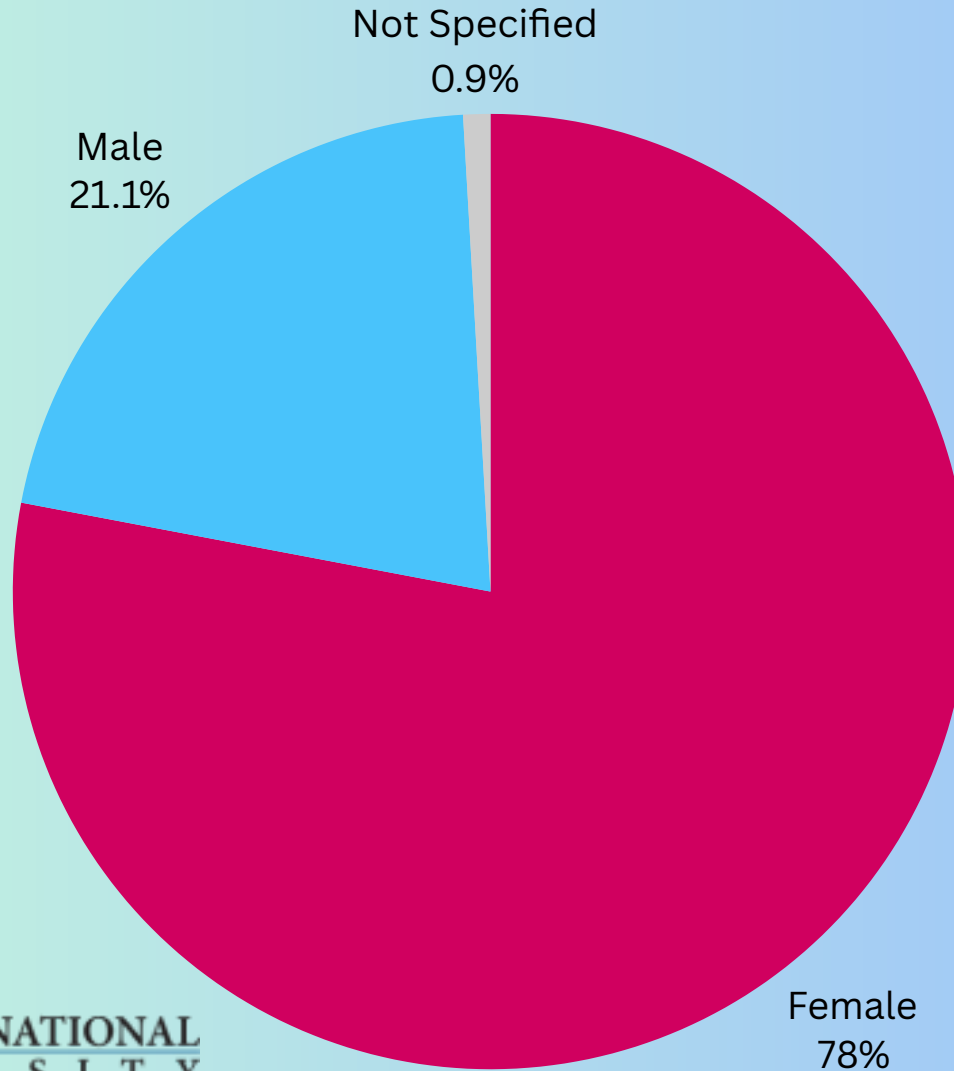

MFT STUDENT DEMOGRAPHICS

STUDENT DEMOGRAPHICS AS OF SPRING 2024

109 CURRENTLY IN PROGRAM

Female Male Not Specified

MFT STUDENT DEMOGRAPHICS

STUDENT DEMOGRAPHICS AS OF SPRING 2024

109 CURRENTLY IN PROGRAM

MFT FACULTY DEMOGRAPHICS

STUDENT DEMOGRAPHICS AS OF SPRING 2024

28 CURRENT FACULTY MEMBERS

MFT FACULTY DEMOGRAPHICS

STUDENT DEMOGRAPHICS AS OF SPRING 2024

28 CURRENT FACULTY MEMBERS