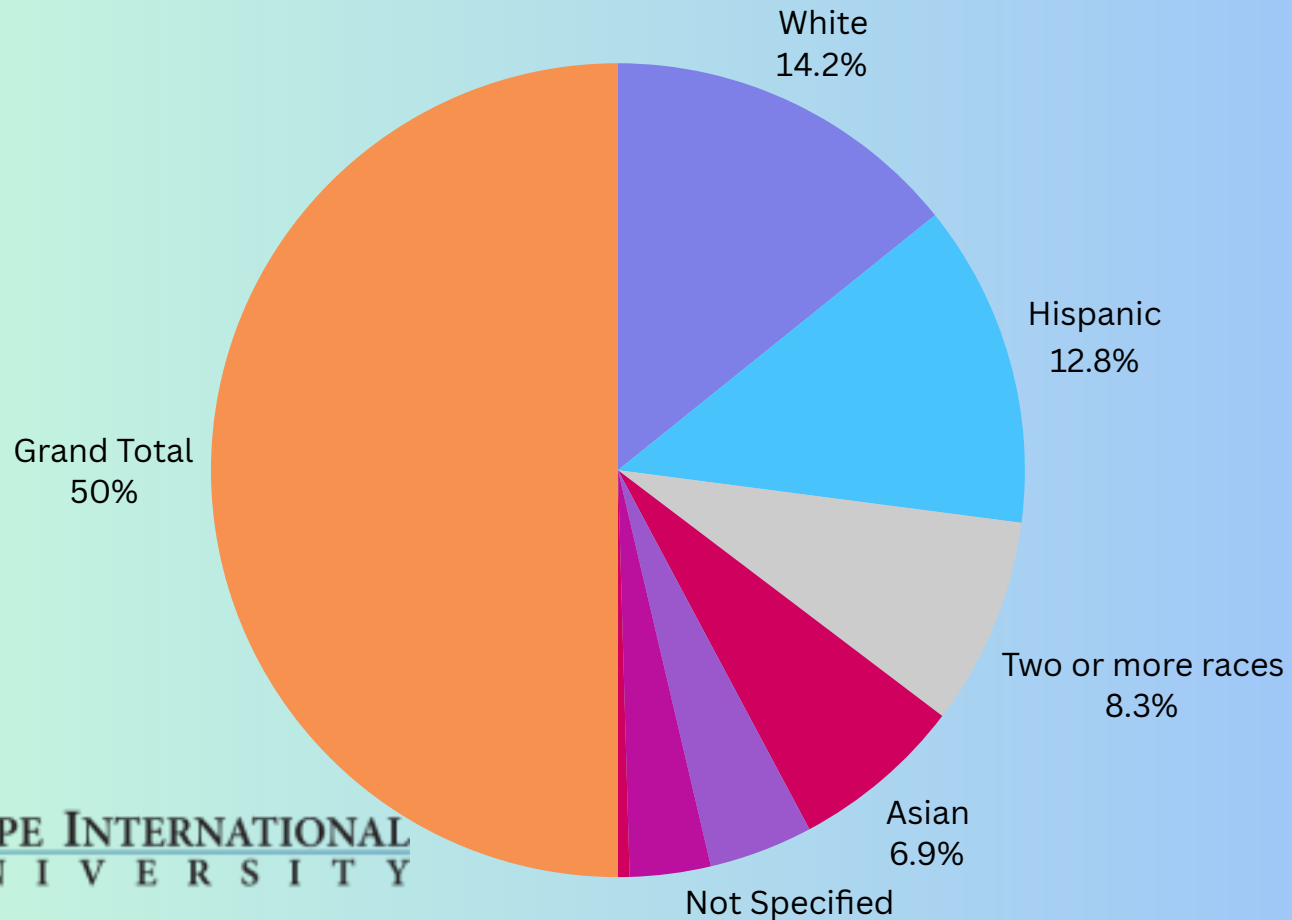

MFT STUDENT DEMOGRAPHICS

STUDENT DEMOGRAPHICS AS OF SPRING 2024

109 CURRENTLY IN PROGRAM

Female Male Not Specified

MFT STUDENT DEMOGRAPHICS

STUDENT DEMOGRAPHICS AS OF SPRING 2024

109 CURRENTLY IN PROGRAM

MFT FACULTY DEMOGRAPHICS

STUDENT DEMOGRAPHICS AS OF SPRING 2024

28 CURRENT FACULTY MEMBERS

MFT FACULTY DEMOGRAPHICS

STUDENT DEMOGRAPHICS AS OF SPRING 2024

28 CURRENT FACULTY MEMBERS