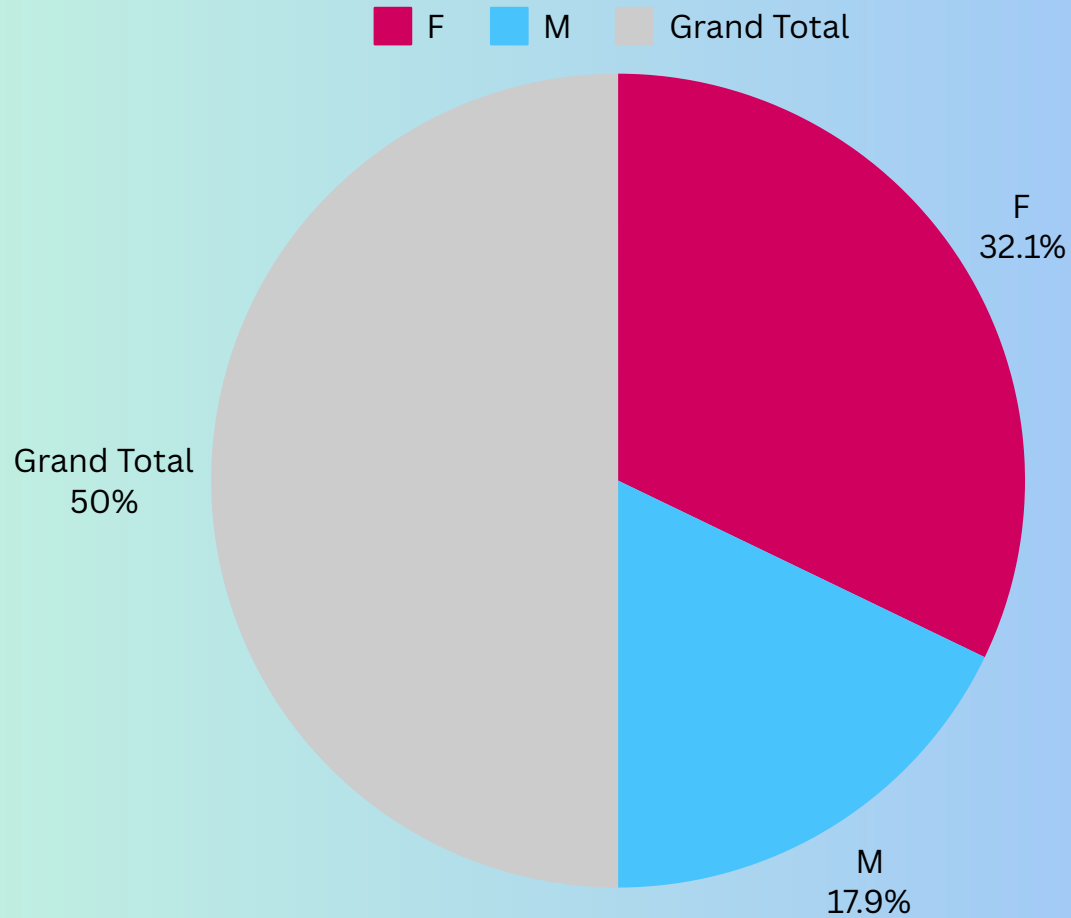

MFT STUDENT DEMOGRAPHICS

STUDENT DEMOGRAPHICS AS OF SPRING 2024

109 CURRENTLY IN PROGRAM

Female Male Not Specified

MFT STUDENT DEMOGRAPHICS

STUDENT DEMOGRAPHICS AS OF SPRING 2024

109 CURRENTLY IN PROGRAM

MFT FACULTY DEMOGRAPHICS

STUDENT DEMOGRAPHICS AS OF SPRING 2024

28 CURRENT FACULTY MEMBERS

MFT FACULTY DEMOGRAPHICS

STUDENT DEMOGRAPHICS AS OF SPRING 2024

28 CURRENT FACULTY MEMBERS