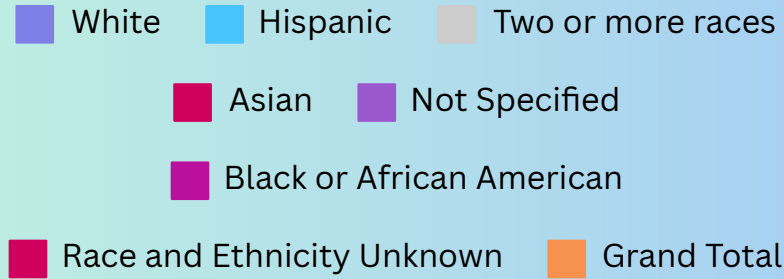

MFT STUDENT DEMOGRAPHICS

STUDENT DEMOGRAPHICS AS OF SPRING 2024

109 CURRENTLY IN PROGRAM

Female Male Not Specified

MFT STUDENT DEMOGRAPHICS

STUDENT DEMOGRAPHICS AS OF SPRING 2024

109 CURRENTLY IN PROGRAM

MFT FACULTY DEMOGRAPHICS